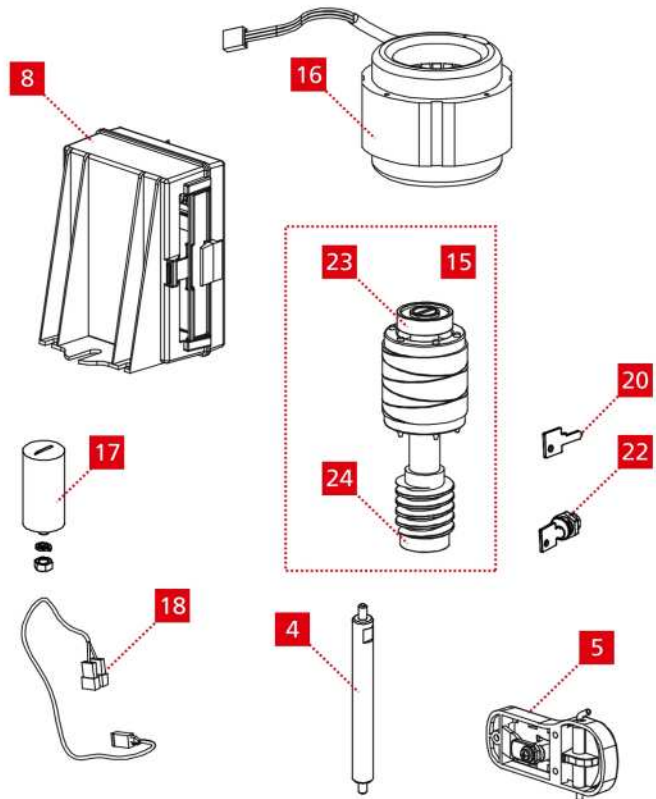

»GOLD-800-120V

(229) 288-1552

portonesautomaticos@adsver.com.mx
portonesautomaticos@prodigy.net.mx