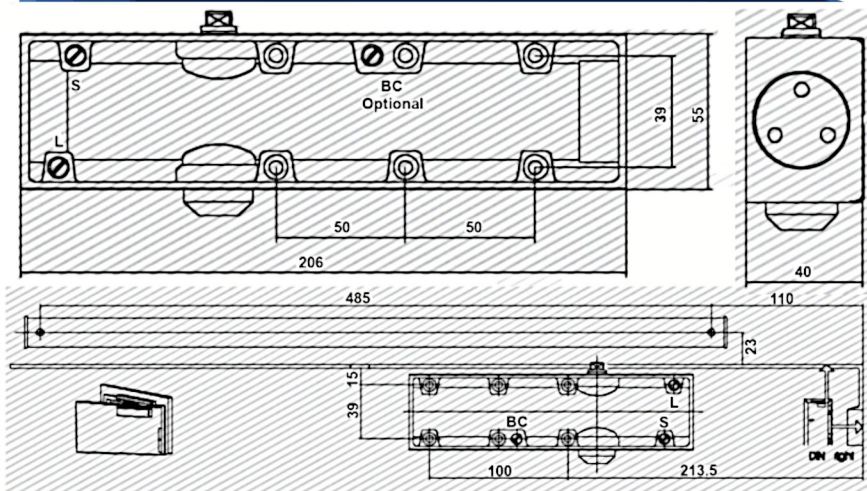

Puertas & Portones Automaticos, S.A. de C.V.

*¡Nuestra pasión es la Solución!....*

»CIERRAPUERTAS HIDRAULICO (CH) DE SOBREPONER AJUSTABLE Y REGULABLE FUERZA 2 - 3 (25 A 65KG) MARCA ADS MOD.TS2000SL.

- Adjustable Closing & Latching Speed  
European Style Designed Heavy Duty Closer.  
Commercial Use
- Die casting Aluminum body &  
Steel Scissors Arm.  
Slide Track Arm Optional
- Two Speed valves on the front of door closer  
body, which hidden under of slide cover
- Power Adjustable #2, #3, #4 by Position
- Optional Back Check
- For single action doors Max 1100 mm

**TS2000 SERIES**  
DOOR CLOSER

(OU-00010-00)

**CROSS REFERENCES**

ASSA ABLOY	GEZE
DC 140	TS2000

The data on this represents our judgment of which are more similar, since no product is exactly alike each other, it is not guaranteed nor represented that any specific product exactly equals any other product.

**TS2000SL with slide arm ,the power size will reduce to size 3**

Type	Max.Door width(mm)	Door Weight(kg)	Power Size
TS2000	1100	25-80	Power size 2-3
TS2000SL	950	25-65	Fixed size 3

CÓDIGO	SKU	MODELO	DESCRIPCIÓN
OU-00010-00	204	TS2000	CIERRAPUERTAS HID CH-E 25-85K 1100MM BC