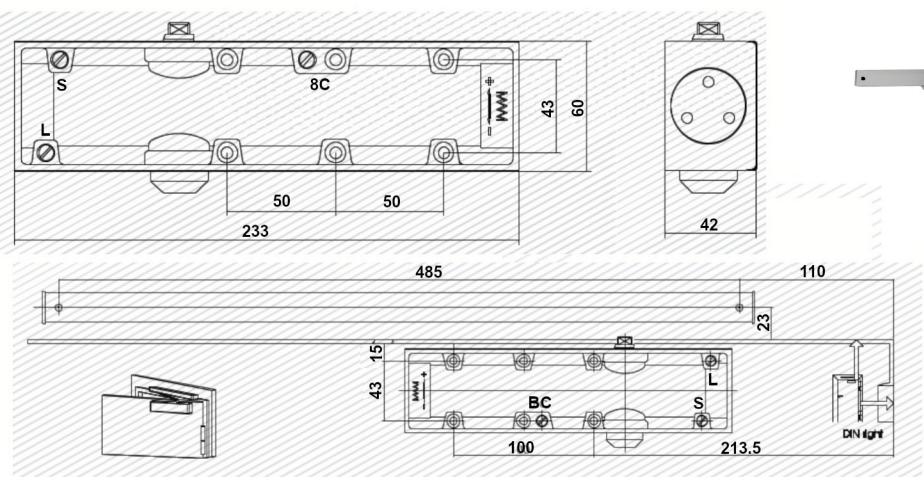

Puertas & Portones Automaticos, S.A. de C.V.
¡Nuestra pasión es la Solución!...

»CIERRAPUERTAS HIDRAULICO (G) DE SOBREPONER AJUSTABLE Y REGULABLE FUERZA 2 - 4 (25 A 80KG) MARCA ADS MOD.TS3000BCSL.

- Adjustable Closing & Latching Speed
European Style Designed Heavy Duty Closer.
Commercial Use
- Two Speed valves & Back Check valve on the front of door closer body, which hidden under of slide cover
- Power Adjustable #2, #3, #4, #5 by Spring
- For single action doors Max 1250 mm

(OU-00012-00)

FUERZA: 1 - 4 (25-80KG)

TS3000BCSL

CROSS REFERENCES

| ASSA ABLOY | DORMA |
|------------|-------|
| DC 130 | TS73 |

The data on this represents our judgment of which are more similar, since no product is exactly alike each other, it is not guaranteed nor represented that any specific product exactly equals any other product.

TS3000BCSL with slide arm ,the Max power size will reduce to size 4

| Type | Max.Door width(mm) | Door Weight(kg) | Power Size |
|------------|--------------------|-----------------|----------------|
| TS3000BC | 1250 | 25-120 | Multi size 2-5 |
| TS3000BCSL | 1100 | 25-80 | Multi size 1-4 |